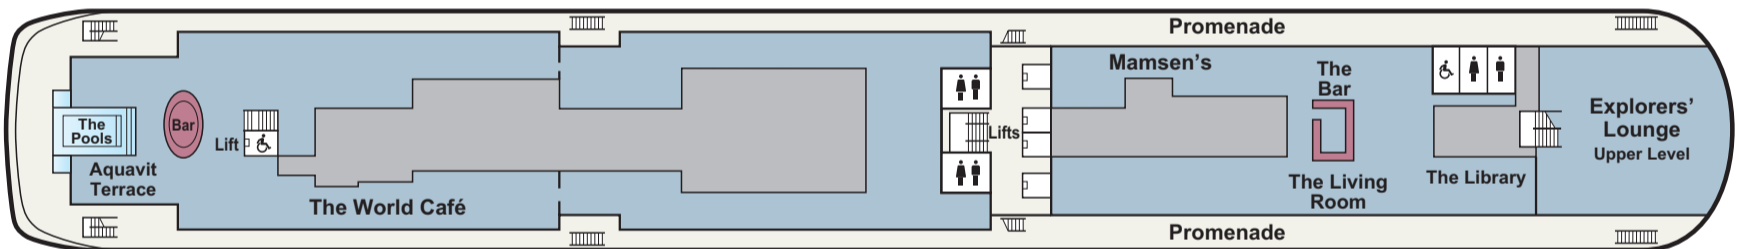

## *Viking Octantis / Viking Polaris*

DECK 6

OS Owner's Suite ES Explorer Suite

DECK 5

DECK 4

DN1 Deluxe Nordic Balcony NS Nordic Jr. Suite NSA Nordic Jr. Suite (ADA) NP Nordic Penthouse

DECK 3

DN2 Deluxe Nordic Balcony DN3 Deluxe Nordic Balcony

## DECK 2

### CABINS WHERE BEDS ARE FACING FORWARD, FACING THE DIRECTION OF TRAVEL:

**Deck 2:** 2037, 2036, 2033, 2032, 2029, 2028, 2025, 2024, 2022, 2021, 2020, 2017, 2016, 2013, 2012, 2009, 2008, 2005, 2004, 2001

### MAIDEN VOYAGES

Viking Octantis	<b>2022</b>
Viking Polaris	<b>2022</b>

Staterooms 4024 and 4025 are ADA staterooms. Room configuration varies; ask for details.