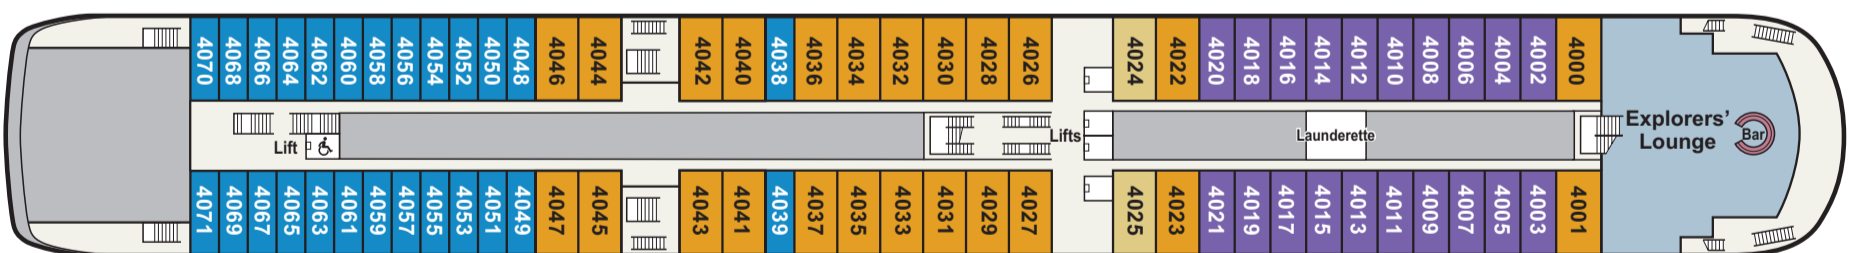

DECK 4

DN1 Deluxe Nordic Balcony NS Nordic Jr. Suite NSA Nordic Jr. Suite (ADA) NP Nordic Penthouse