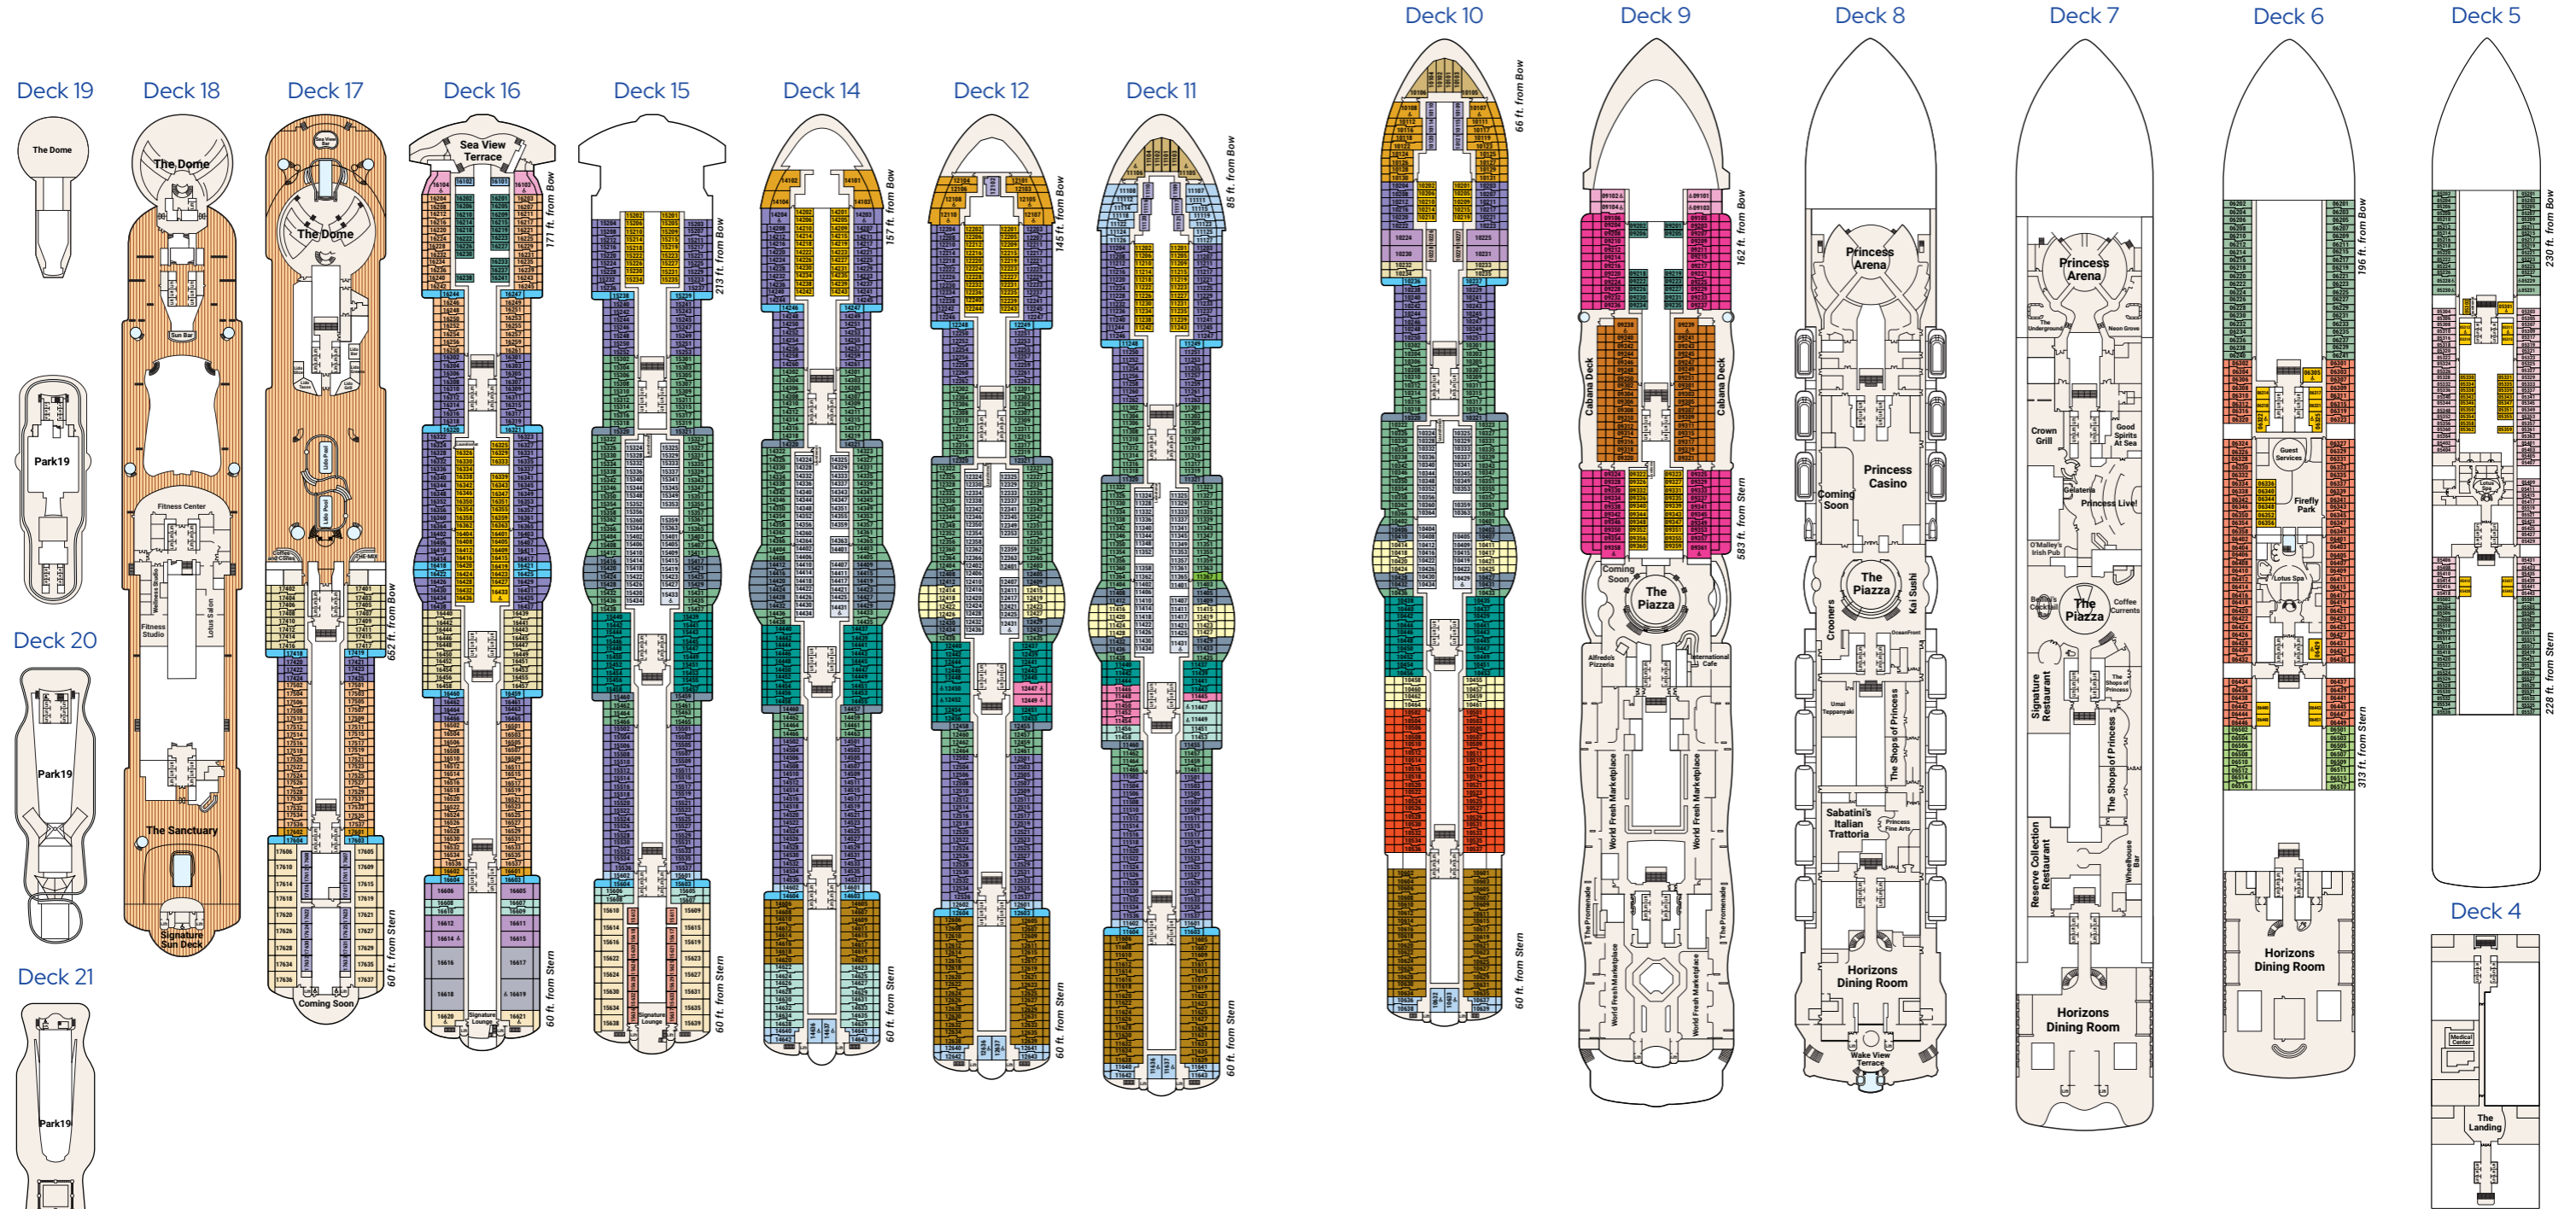

Fully Accessible stateroom, roll-in or transfer shower, depending on stateroom category. Visit princess.com for the most up-to-date stateroom details.

Note: Some areas of the ship are not accessible to wheelchairs and scooters. Distances shown are from the bow (forward) or stern (aft) to the nearest stateroom. Certain stateroom categories may vary in size and configuration by ship. Stateroom views are considered unobstructed. Obstructions do not include certain nautical items like handrails, dividers or ship hardware. For balcony staterooms, the view is determined from the perspective of the balcony railing. Balconies may have either solid steel or glass railings. Upper berth and bed ladder capacities are 113 kg. Staterooms that can accommodate rollaways have two lower berths and one upper berth, and the staterooms can accommodate a fourth berth as a rollaway bed upon request at time of reservation. There are a limited number of rollaway beds per ship, per voyage. Use of rollaway beds restricts cabin space. Call 1.800.774.6237 for more information.